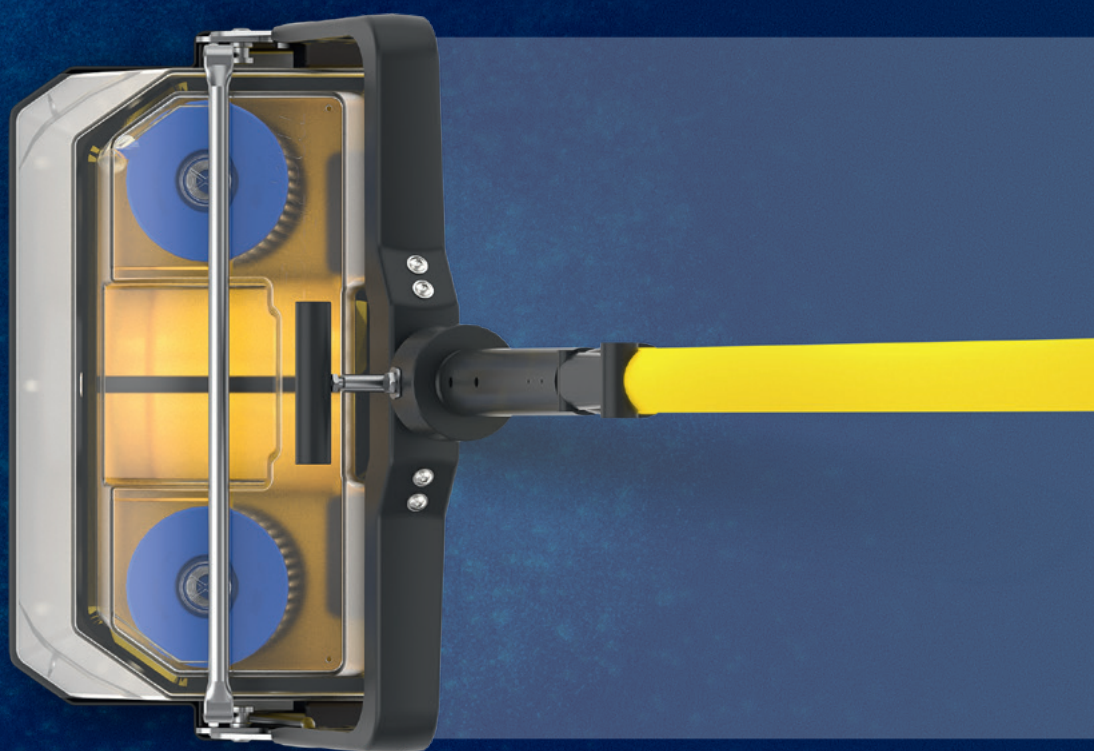

# The Oscar.

**mariner** 

**The battery-powered manual suction cleaner.**

# Cleaning that is easy to do.

**With the Oscar,  
we have taken the  
goal for simple  
and uncomplicated  
handling literally.**

Because Oscar is the first handheld cleaner with proven mariner 3S lamella filter cartridge technology. It is completely self-sufficient and does not need to be connected to a filter system.

Thanks to its battery operation, Oscar cleans without the restriction of an electrical cable and thus enables greater freedom of movement without the need for a power socket.

**Practical and hygienic:** During cleaning, the dirt is collected in the filter box. When cleaning is finished the filter box can be conveniently removed from the unit and rinsed out.

### Scope of delivery

- 1 cleaning device with 2 filter cartridges 100 µm
- 1 telescopic pole 1,6 to 3,0 m
- 1 battery
- 1 battery charger
- 1 belt with battery adaptor