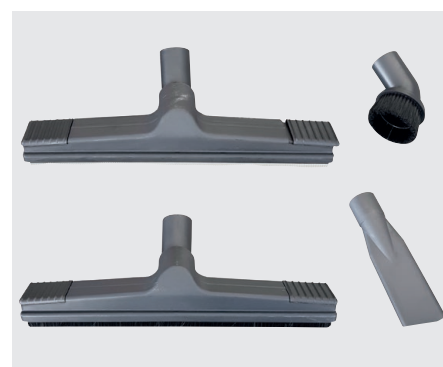

cleanfix®

Powerful and compact

SW22

Wet and dry vacuum cleaner with high suction power for professional use.
Thanks to its four wheels, it is easy to transport.
High-quality stainless steel container and stainless steel tubes.

Scope of delivery

011.567A	Suction hose
011.003A	Inox tube (2 pieces needed)
011.400	Hard floor nozzle with brush strip, 37 cm
011.300	Water suction nozzle, 37 cm
011.004	Upholstery nozzle
011.006	Rubber crevice tool
027.440	Large-area filter
-	Dustbag

Special accessories

027.430	Dustbag (5 pieces)
---------	--------------------

Dry cleaning: dustbag

Dry cleaning: large-area filter

Same accessories for SW22, SW35 and SW60

Headquarters

Cleanfix Reinigungssysteme AG
Stettenstrasse 15 | 9247 Henau-Uzwil/SG
Tel. +41 71 955 47 47 | info@cleanfix.com
www.cleanfix.com